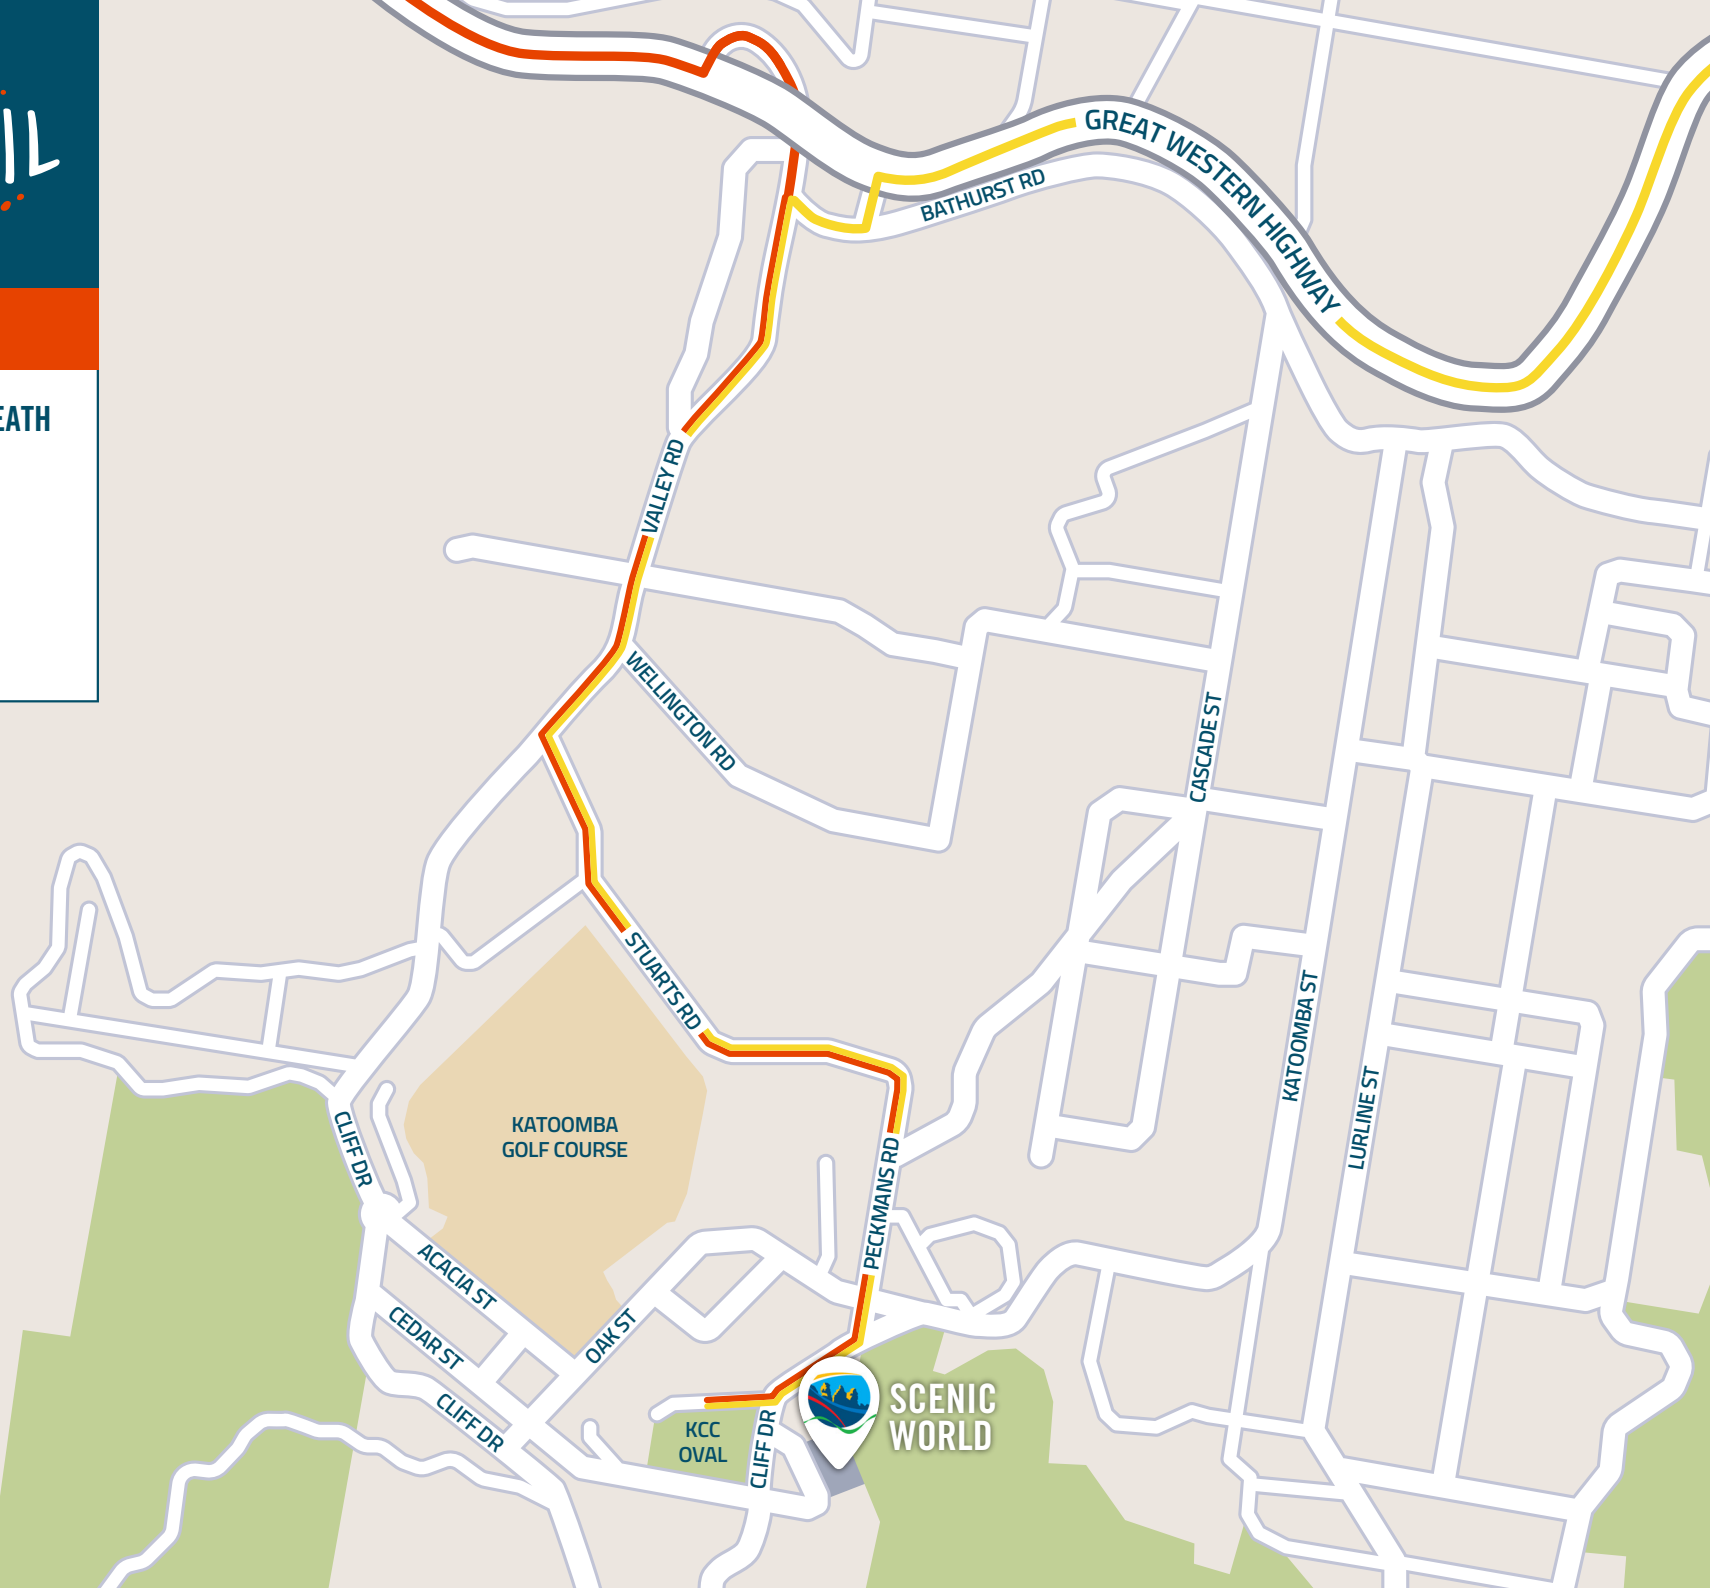

## DRIVING ROUTE

-  **ROUTE FROM BLACKHEATH**  
Left turn off Highway,  
Bathurst Rd exit.
-  **ROUTE FROM SYDNEY**  
Left turn off Highway,  
Bathurst Rd exit.

KCC OVAL

KATOOMBA GOLF COURSE

SCENIC WORLD