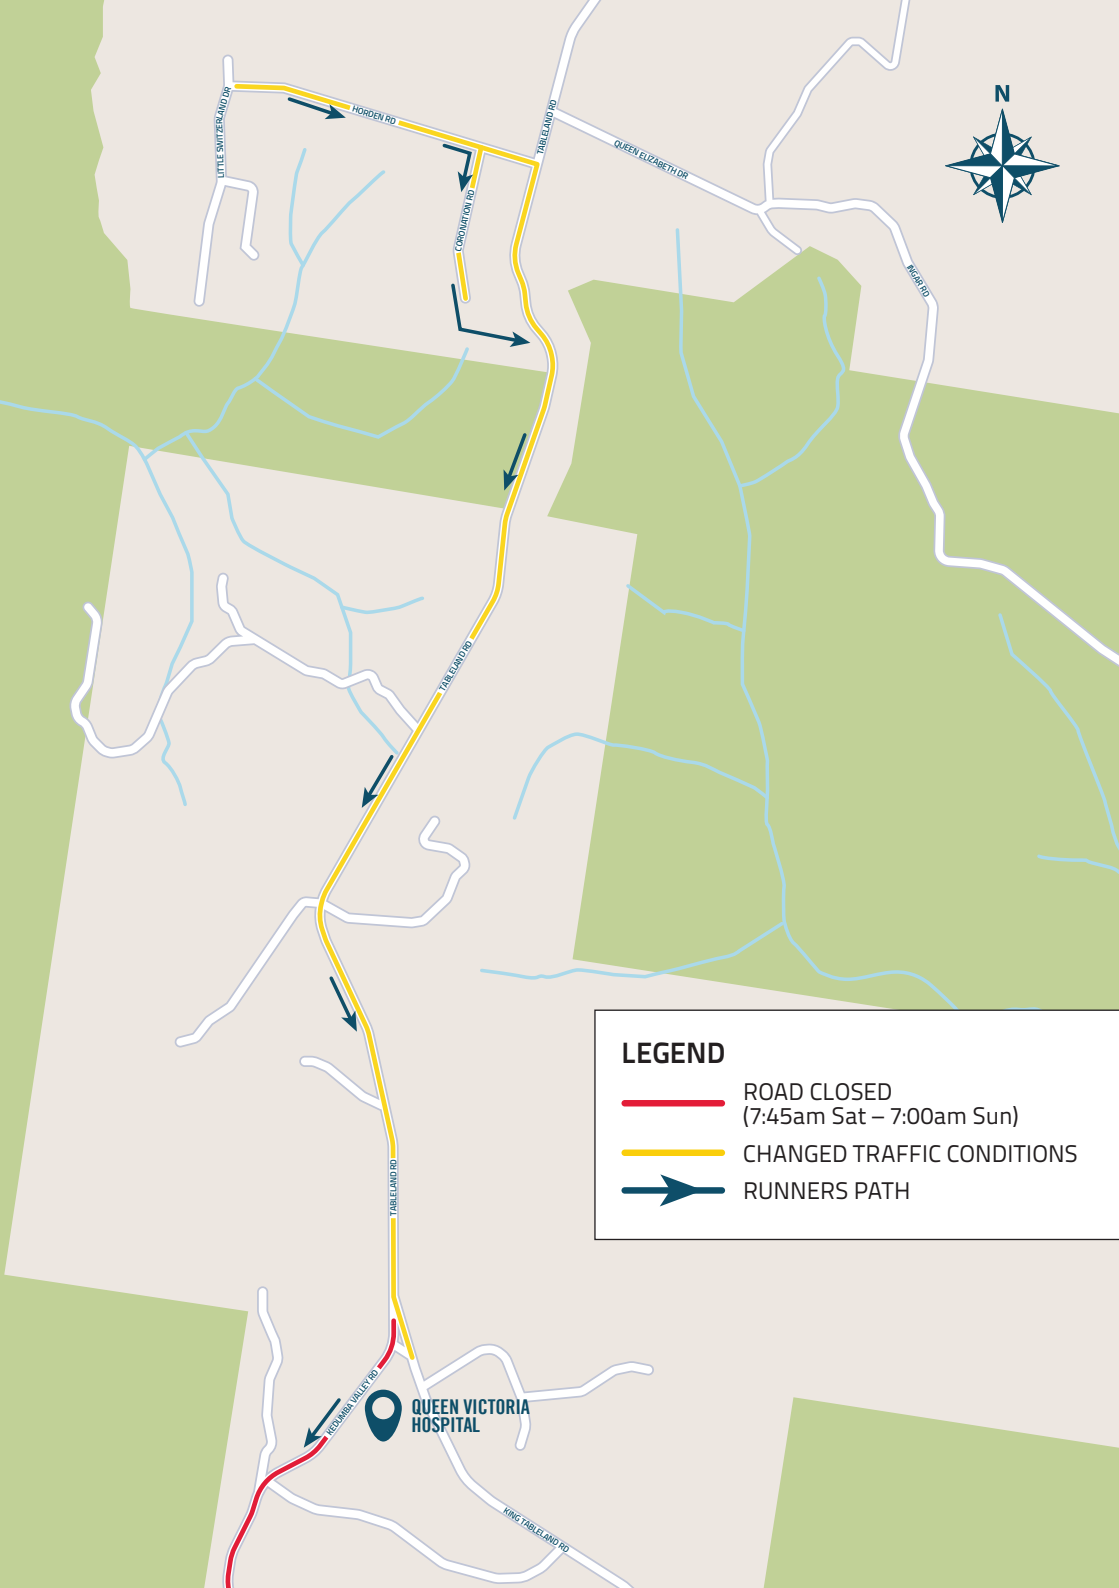

We'd like to thank you for your cooperation. The event would not be possible without the support of the local community!

If you have received this notification, please refer to table below.

ROAD AFFECTED	TIME	DETAILS
SATURDAY 15 – SUNDAY 16 MAY		
Kedumba Valley Rd Between Queen Victoria Hospital and the locked gate	7:45am Sat - 7am Sun	Full Closure
Coronation Rd	8:25am Sat - 5:45am Sun	Runners on Road Drive with Extra Caution
Hornden Rd		
Tableland Rd	8:25am Sat - 5:40am Sun	Changed Traffic Conditions <b>Speed Limit Reduced to 40km/ph</b> Please proceed with extra caution

**Note:** Please be aware there will be runners around the local area day and night. We do ask you to drive at no more than 40km/h with extra caution. Please look out for advisory event signage.

We hope these arrangements do not cause any inconvenience to you. We would very much like if you are able to watch and cheer the runners along the road or if you are able to come to the Checkpoint.

### LEGEND

-  ROAD CLOSED  
(7:45am Sat – 7:00am Sun)
-  CHANGED TRAFFIC CONDITIONS
-  RUNNERS PATH

 **QUEEN VICTORIA HOSPITAL**